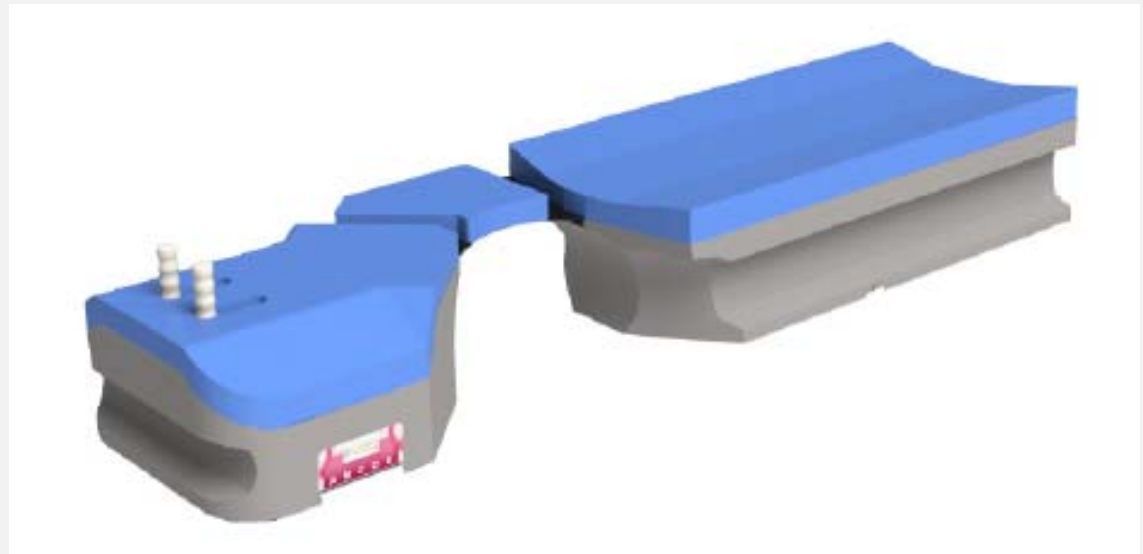

PB06-S
$6,500