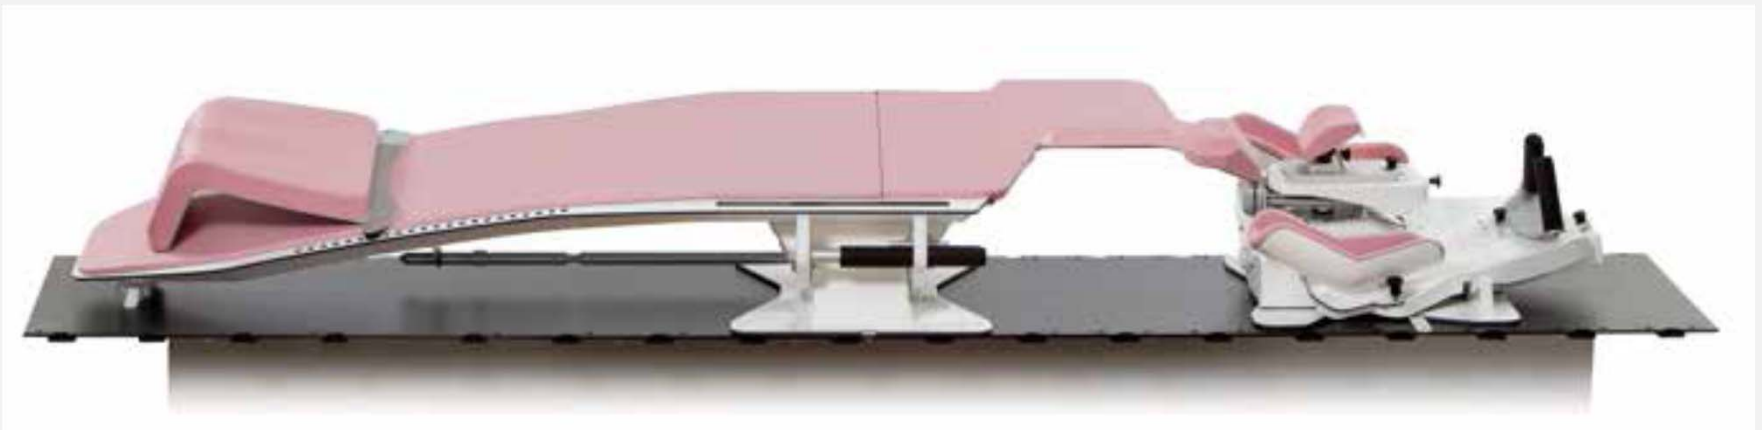

Orfit AIO Prone Breastboard

Orfit Sagittilt

\$20,000

Qfix Access

\$7,600

QFix Access ClearView

\$21,000

Qfix kVue Access 360