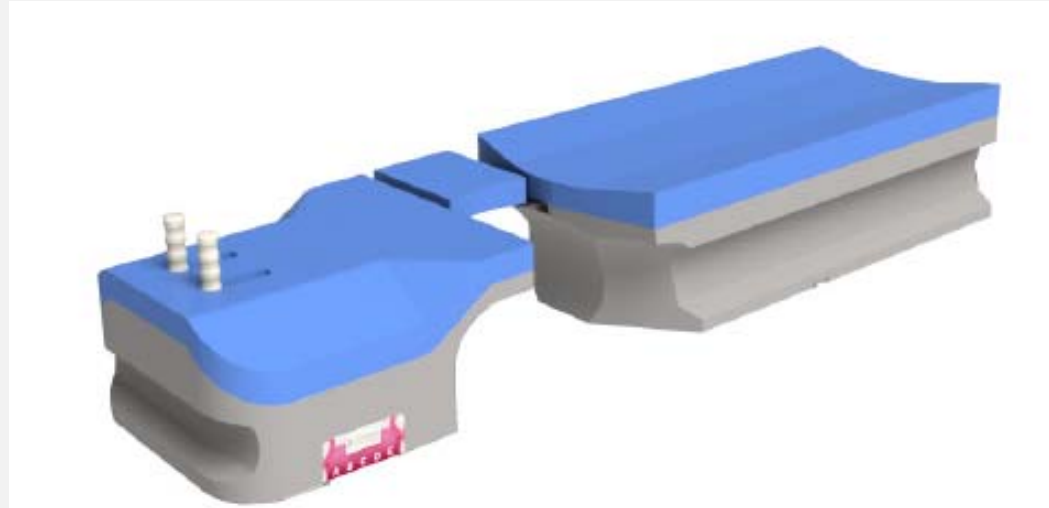

CDR

PB06
$6,500