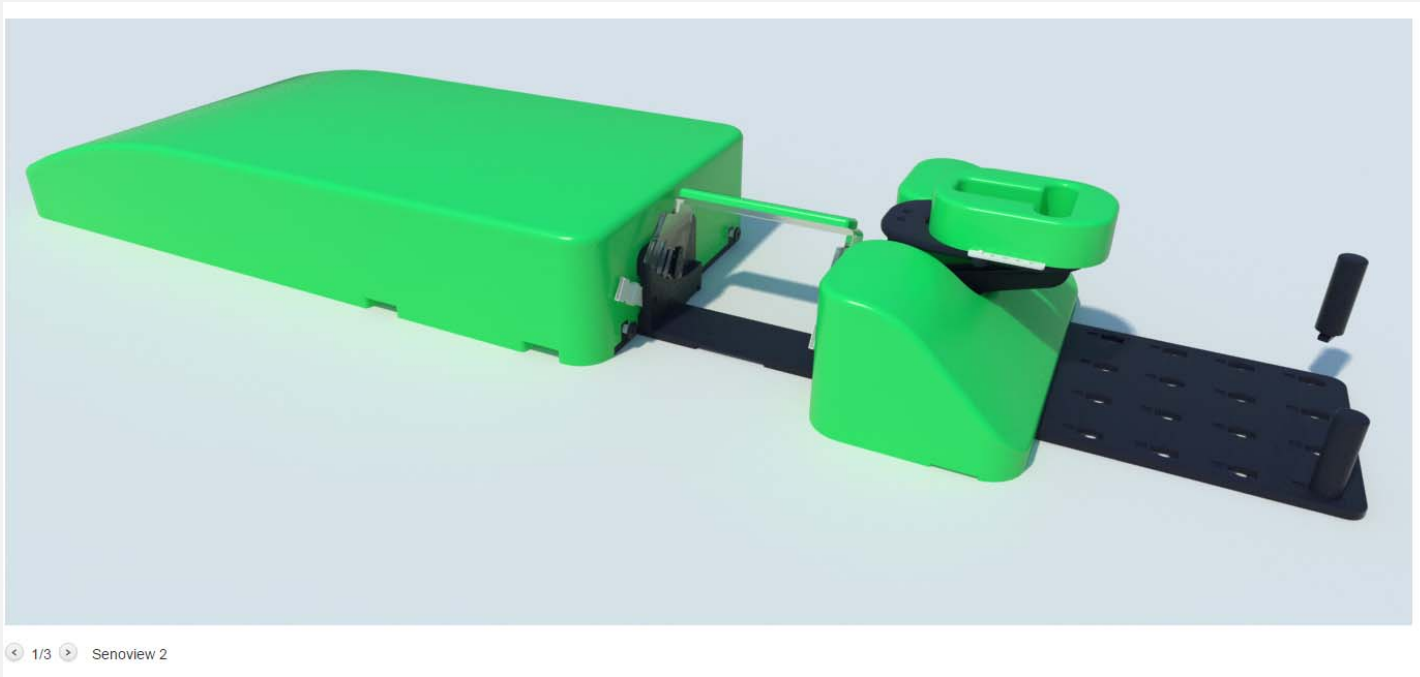

Aktina Senoview 2

$7,000